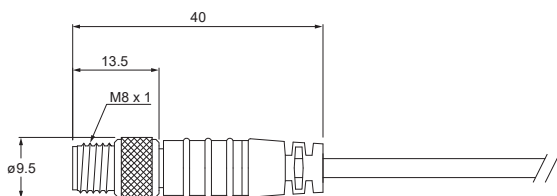

M8 SW SERIES

Ordering Information

M 8 3 S W - P U R - 2 M

Cable Length

2M : 2 Meters
5M : 5 Meters

Type of Connector

SW : Male, swivel lock nut,
Straight cable plug
SWL : Male, swivel lock nut,
Angle cable plug

Cable Material

PVC : Ø4.5 PVC cable
PUR : Ø4.5 PUR cable

Connector Series

M83 : M8 3Pin connector
M84 : M8 4Pin connector

Specifications

MODEL	M83SW - <input type="checkbox"/>	M83SWL - <input type="checkbox"/>	M84SW - <input type="checkbox"/>	M84SWL - <input type="checkbox"/>
Male Pinout				
Characteristics				
Conductor Colors	1 : Brown 3 : Blue 4 : Black		1 : Brown 2 : White 3 : Blue 4 : Black	
Number Of Contacts	3		4	
Rated Voltage	60 V AC / DC			
Rated Current	3 A			
Contact Material	Gold plated brass			
Contact Bearer Material	PU			
Housing Material	PU			
Housing Color	Black			
Cable Material	PVC	PUR	PVC	PUR
Cable Color	Gray	Black	Gray	Black
Cable Conductor	24 AWG (0.22mm ²)			
Circuit	-			
Led Color	-			
Protection Class (IEC60529)	IP67			
Temperature Range	-20 ~ 80 °C			

Dimensions

M83SW / M84SW

M83SWL / M84SWL

Unit : mm