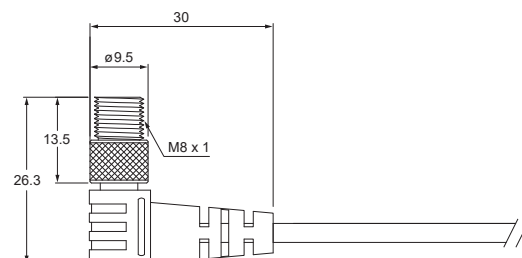

M8 SW SERIES

Ordering Information

M 8 3 S W - P U R - 2 M

Cable Length

2M : 2 Meters
5M : 5 Meters

Type of Connector

SW : Male, swivel lock nut,
Straight cable plug
SWL : Male, swivel lock nut,
Angle cable plug

Cable Material

PVC : Ø4.5 PVC cable
PUR : Ø4.5 PUR cable

Connector Series

M83 : M8 3Pin connector
M84 : M8 4Pin connector

Specifications

MODEL	M83SW - <input type="checkbox"/>	M83SWL - <input type="checkbox"/>	M84SW - <input type="checkbox"/>	M84SWL - <input type="checkbox"/>
Male Pinout				
Characteristics				
Conductor Colors	1 : Brown 3 : Blue 4 : Black		1 : Brown 2 : White 3 : Blue 4 : Black	
Number Of Contacts	3		4	
Rated Voltage	60 V AC / DC			
Rated Current	3 A			
Contact Material	Gold plated brass			
Contact Bearer Material	PU			
Housing Material	PU			
Housing Color	Black			
Cable Material	PVC	PUR	PVC	PUR
Cable Color	Gray	Black	Gray	Black
Cable Conductor	24 AWG (0.22mm ²)			
Circuit	-			
Led Color	-			
Protection Class (IEC60529)	IP67			
Temperature Range	-20 ~ 80 °C			

Dimensions

M83SW / M84SW

M83SWL / M84SWL

Unit : mm